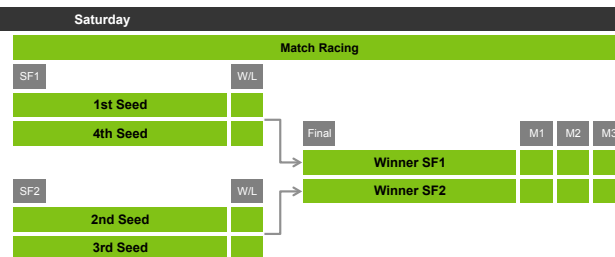

SF1 & SF2 seeding determined from total points in Races 1-11 (Wednesday-Saturday)

Sunday		
AC500 - Speed Trial		
TEAM	RUN 1	RUN 2
ALEPH		
Artemis Racing		
China Team		
Emirates Team New Zealand		
Energy Team		
Green Comm Racing		
Luna Rossa - Piranha		
Luna Rossa - Swordfish		
ORACLE Racing - Coutts		
ORACLE Racing - Spithill		
Team Korea		

Sunday	
Fleet Racing	
TEAM	RACE 1 40 Min
ALEPH	
Artemis Racing	
China Team	
Emirates Team New Zealand	
Energy Team	
Green Comm Racing	
Luna Rossa - Piranha	
Luna Rossa - Swordfish	
ORACLE Racing - Coutts	
ORACLE Racing - Spithill	
Team Korea